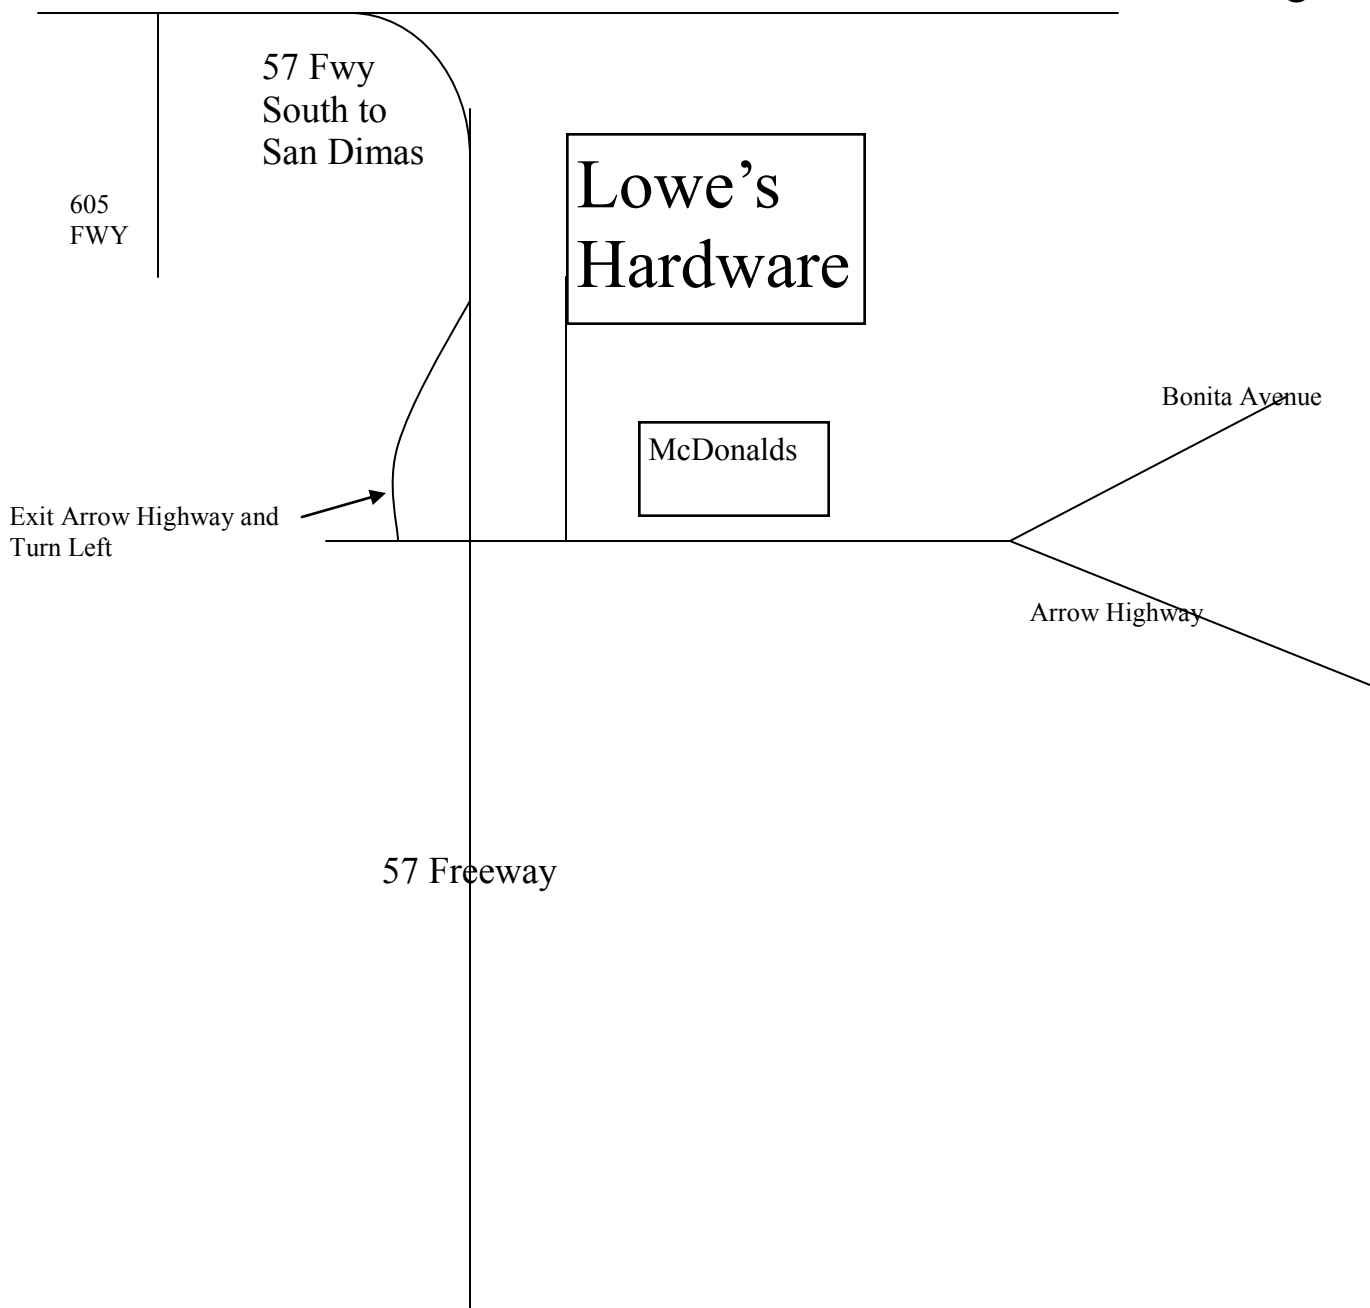

Arcadia

Cucamonga

Lowe's Hardware next to the McDonald's
at 633 W. Bonita Ave, San Dimas, CA 91773.